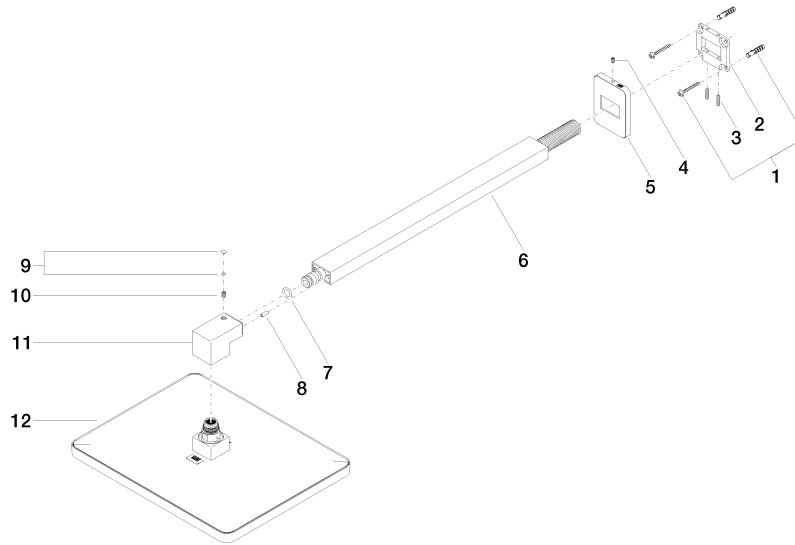

**LULU Rain shower with wall fixing 300 x 240 mm - Chrome**

LULU

28 786 710

- 450mm projection
- rain shower 300 x 240mm
- PURE RAIN, max. flow rate 20 l/min (at 3 bar)
- Function from: 12 l/min
- rosette 78 x 60 mm
- 1/2" connection
- with anti-scale system
- quick clearing
- WRAS 1707033

**Recommended miscellaneous**

- Concealed wall elbow -** 35 085 970 90
- max. recess depth 163 mm
  - min. recess depth 90 mm

28 786 710

mm [inches]

Certificates

LGA\_29229.

WRAS\_2212012.

LGA\_38662.

### Spare parts list

No.	Item Number	Name	Quantity used	Delivery time
1	04 30 31 032 00 90	fixing set	1	2
2	09 30 11 160 90	disc	1	2
3	09 31 11 084 90	pin	2	2
4	09 31 11 048 90	pin	1	2
5	09 27 71 019-00	rosette	1	10
6	04 28 22 247 20-00	pipe	1	10
7	90 14 10 011 00 90	seal	1	2
8	09 31 11 040 90	pin	1	2
9	90 31 20 087 00-00	plug	1	10
10	09 31 11 036 90	pin	1	2
11	09 17 01 180-00	connection	1	10
12	04 12 05 062 00-00	shower	1	10