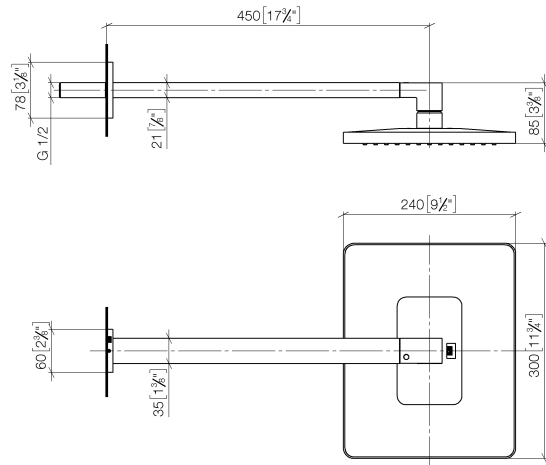

**LULU Rain shower with wall fixing 300 x 240 mm - Chrome**

LULU

28 786 710

- 450mm projection
- rain shower 300 x 240mm
- PURE RAIN, max. flow rate 20 l/min (at 3 bar)
- Function from: 12 l/min
- rosette 78 x 60 mm
- 1/2" connection
- with anti-scale system
- quick clearing
- WRAS 1707033

Product change as of 1st April 2024: max. flow 20l/min

	Chrome	28 786 710-00
	Chrome	28 786 710-00 0050
	Brushed Platinum	28 786 710-06 0050
	Platinum	28 786 710-08
	Brushed Durabronze (23kt Gold)	28 786 710-28
	Brushed Dark Platinum	28 786 710-99

**Recommended miscellaneous**

- Concealed wall elbow -** 35 085 970 90
- max. recess depth 163 mm
  - min. recess depth 90 mm

28 786 710

mm [inches]

Certificates

LGA\_29229.

WRAS\_2212012.

LGA\_38662.

### Spare parts list

No.	Item Number	Name	Quantity used	Delivery time
1	04 30 31 032 00 90	fixing set	1	2
2	09 30 11 160 90	disc	1	2
3	09 31 11 084 90	pin	2	2
4	09 31 11 048 90	pin	1	2
5	09 27 71 019-00	rosette	1	10
6	04 28 22 247 20-00	pipe	1	10
7	90 14 10 011 00 90	seal	1	2
8	09 31 11 040 90	pin	1	2
9	90 31 20 087 00-00	plug	1	10
10	09 31 11 036 90	pin	1	2
11	09 17 01 180-00	connection	1	10
12	04 12 05 062 00-00	shower	1	10